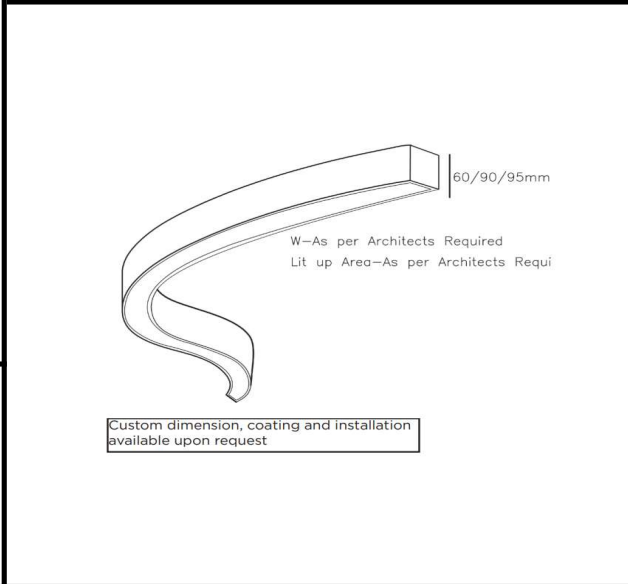

Dimension diagram

Remarks:-

Address: Plot #7 Saroorpur-Nangla Industrial Area,Ballabgarh-Sohna Road,Faridabad-121005
Email: info@sovitron.com